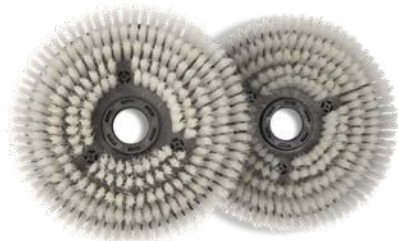

Professional Accessories

Ultimate Versatility

With a wide range of pads and brushes available, you can achieve professional results whatever the cleaning challenge. Water tanks and floor tools are available.

Nyloscrub Brush
Suitable for when lighter scrubbing is required. Supplied as pack of 2. PN: 911931
Suitable for: • Light Scrubbing
• Daily Cleaning