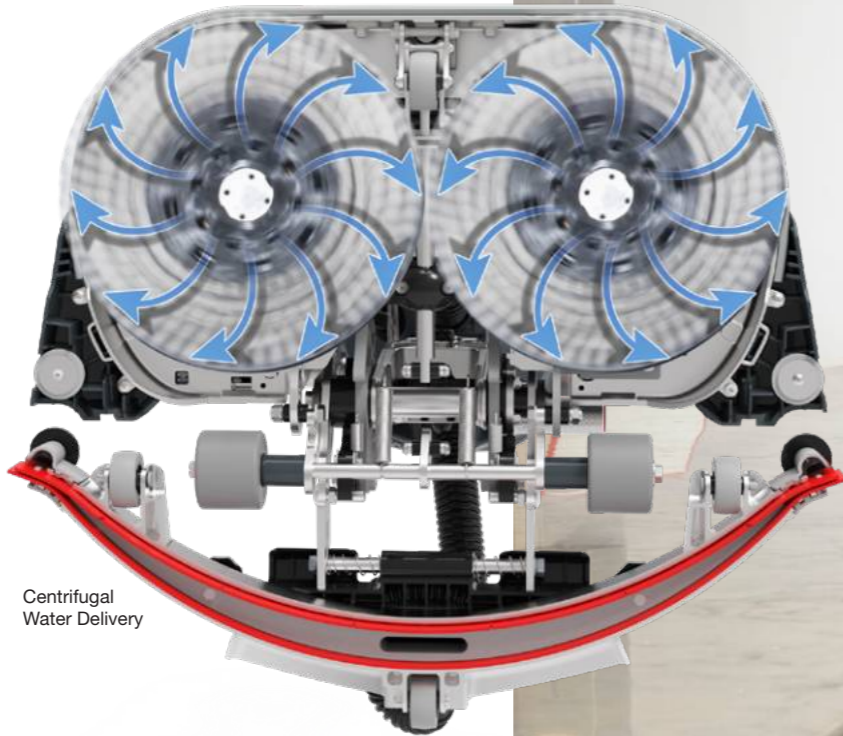

Power and Innovation

One-Pass Performance

One-pass cleaning performance is achieved by applying brush pressure and powerful drive motors with the right amount of water in the right place.

Smart Water Use

The direct water feed to the centre of the brushes distributes evenly and consistently across the cleaning area, delivering best in class water efficiency.

Powerful Brush Deck

Delivering controlled and lightweight handling with no messy spray from the twin motor aluminium brush deck.

Ultimate Versatility

Spotless and consistent results across all types of hard floors with a wide range of pads, brushes and accessories.

Centrifugal Water Delivery

NX300 Power

Powered by the NX300 36V lithium battery pack, the 244NX delivers on performance, runtime and fast charge. Packed with power, the 30 cell design incorporates our latest battery technology ensuring optimum performance and safety.

1 Hour Fast Charge

Recharged to 80% in just an hour* and ready to go for every product in the NX300 range.

Cost Effective

Made for the long haul, the NX300 won't let you down. Engineered and tested for commercial use, delivering up to 2500 charge cycles.

One Fits All Productivity

The convenience, safety and power of Pro Cordless with reduced costs and lower maintenance from a single battery and charger system.