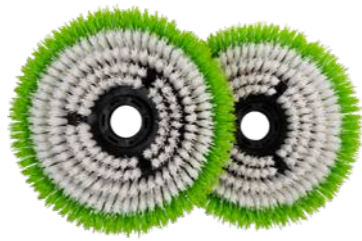

Nyloscrub Brush
Suitable for when lighter scrubbing is required. Supplied as pack of 2. PN: 911931
Suitable for: • Light Scrubbing
• Daily Cleaning

Polyscrub Brush
General scrubbing duties suitable for most floor types. Supplied as pack of 2. PN: 911843
Suitable for: • General Scrubbing
• Daily Cleaning